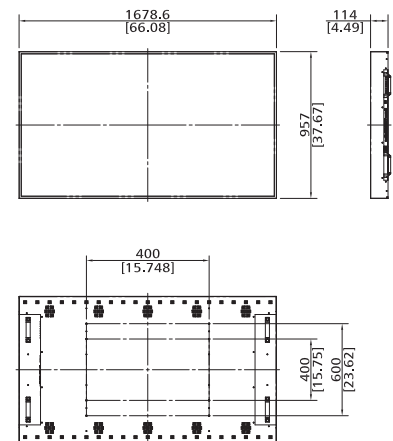

SPECIFICATIONS

Model		D757MN
Panel	Screen Size (diagonal)	75"
	Active Display Area (inch mm)	64.95 x 36.533 1649.664 x 927.936
	Resolution	3840 x 2160
	Aspect Ratio	16 : 9
	Display Colors	1.07B
	Brightness (cd/m ² ; typ.)	3,000
	Contrast Ratio	1200 : 1
	Response Time (ms; GTG)	8
	Viewing Angle	178° / 178°
	Lifetime (hours)	50,000
	Backlight type	LED
Resolution	Monitor	3840 x 2160
Input	1xVGA 3xHDMI 1xPC Audio 1xRS232C 1xUSB(MMP) 1xDP(Optional) 1xRJ45(Optional)	
Media Player (USB)	Movie	MPEG-2 MPEG-4
	Photo	JPGE PNG BMP
	Music	MP3
Output	1xHDMI 1xIR 1xRS232C 1xSPDIF Audio-Line Out Speaker(Optional)	
Power	Input Voltage	100 – 240V AC
	Power consumption	630 W
Features	Auto Cooling System	Yes
	Auto Power Control (DPMS)	Yes
	Tempered Glass	No
	Anti Reflection Coating	No
	Touch Screen	No
	Auto Brightness Sensor	Yes
Operation	Temperature (°C)	0 - 40
	Humidity (%)	20 - 80
	OSD Language	12 Lang
Dimension	Set Size : W x H x D (inch mm)	66.09 x 37.68 x 4.49 1678.6 x 957 x 114
	Bezel Size : U/D/L/R (inch mm)	0.55 / 0.55 / 0.55 / 0.55 13.95 / 13.95 / 13.95 / 13.95
	Wall Mounting hole : WxH (mm)	800 x 600 / 800 x 400 (M8)
Weight	Set (lb kg)	T.B.D

DIMENSIONS

[UNIT : mm[inch]]

Specifications and design are subject to change without notice. See our website for detailed information.

UPDATE : JUN. 2017