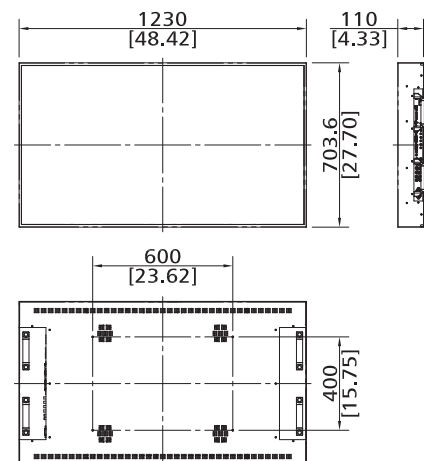

SPECIFICATIONS

Model		D557MN
Panel	Screen Size (diagonal)	55"
	Active Display Area (inch mm)	47.62. x 26.79 1209.6 x 680.4
	Resolution	1920 x 1080
	Aspect Ratio	16:9
	Display Colors	16.7M
	Brightness (cd/m ² ; typ.)	2500
	Contrast Ratio	5000:1
	Response Time (ms; GTG)	8
	Viewing Angle	178°/178°
	Lifetime (hours)	50,000
Backlight type	LED	
Resolution	Monitor	1920 x 1080
Input		1xVGA 3xHDMI 1xPC Audio 1xRS232C 1xUSB(MMP) 1xRJ45(Optional)
Media Player (USB)	Movie	MPEG-2 MPEG-4
	Photo	JPG PNG BMP
	Music	MP3
Output		1xHDMI 1xIR 1xRS232C 1xSPDIF Audio-Line Out Speaker(Optional)
Power	Input Voltage	100 – 240V AC
	Power consumption	430 W
Features	Auto Cooling System	Yes
	Auto Power Control (DPMS)	Yes
	Tempered Glass	No
	Anti Reflection Coating	No
	Auto Brightness Sensor	Yes
Operation	Temperature (°C)	0 - 40
	Humidity (%)	20 - 80
	OSD Language	12 Lang
Dimension	Set Size : W x H x D (inch mm)	48.425 x 27.7 x 4.33 1230 x 703.6 x 110
	Bezel Size : U/D/L/R (inch mm)	0.44 / 0.44 / 0.38 / 0.38 11.1 / 11.1 / 9.7 / 9.7
	Wall Mounting hole : WxH (mm)	600 x 400 (M8)
Weight	Set (lb/kg)	66.14 30

DIMENSIONS

[UNIT : mm[inch]]

Specifications and design are subject to change without notice. See our website for detailed information.

UPDATE : JUN. 2017