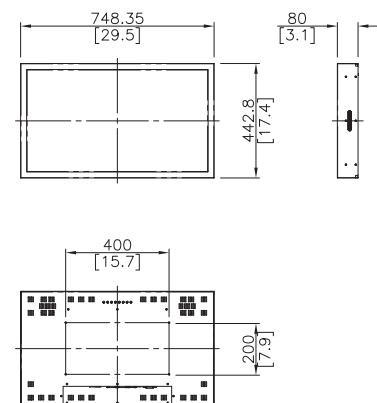

SPECIFICATIONS

Model		D325MN
Panel	Screen Size (diagonal)	32"
	Active Display Area (inch mm)	27.496 x 15.465 698.40 x 392.85
	Resolution	1920 x 1080
	Aspect Ratio	16:9
	Display Colors	16.7M
	Brightness (cd/m ² ; typ.)	2000
	Contrast Ratio	1300:1
	Response Time (ms; GTG)	25
	Viewing Angle	178°/178°
	Lifetime (hours)	30,000
Backlight type	LED	
Resolution	Monitor	1920 x 1080
Input	1xVGA 3xHDMI 1xPC Audio 1xRS232C 1xUSB(MMP) 1xDP(Optional) 1xRJ45(Optional)	
Media Player (USB)	Movie	MPEG-2 MPEG-4
	Photo	JPG PNG BMP
	Music	MP3
Output	1xHDMI 1xIR 1xRS232C 1xSPDIF Audio-Line Out Speaker(Optional)	
Power	Input Voltage	100 – 240V AC
	Power consumption	150 W
Features	Auto Cooling System	Yes
	Auto Power Control (DPMS)	Yes
	Tempered Glass	No
	Anti Reflection Coating	No
	Touch Screen	No
	Auto Brightness Sensor	Yes
Operation	Temperature (°C)	0 - 40
	Humidity (%)	20 - 80
	OSD Language	12 Lang
Dimension	Set Size : W x H x D (inch mm)	29.5 x 17.4 x 3.1 748.35 x 442.8 x 80
	Bezel Size : U/D/L/R (inch mm)	0.46 / 0.46 / 0.46 / 0.46 11.6 / 11.6 / 11.6 / 11.6
	Wall Mounting hole : WxH (mm)	400 x 200 (M6)
Weight	Set (lb kg)	T.B.D

DIMENSIONS

[UNIT : mm[inch]]

Specifications and design are subject to change without notice. See our website for detailed information.

UPDATE : JUN. 2017