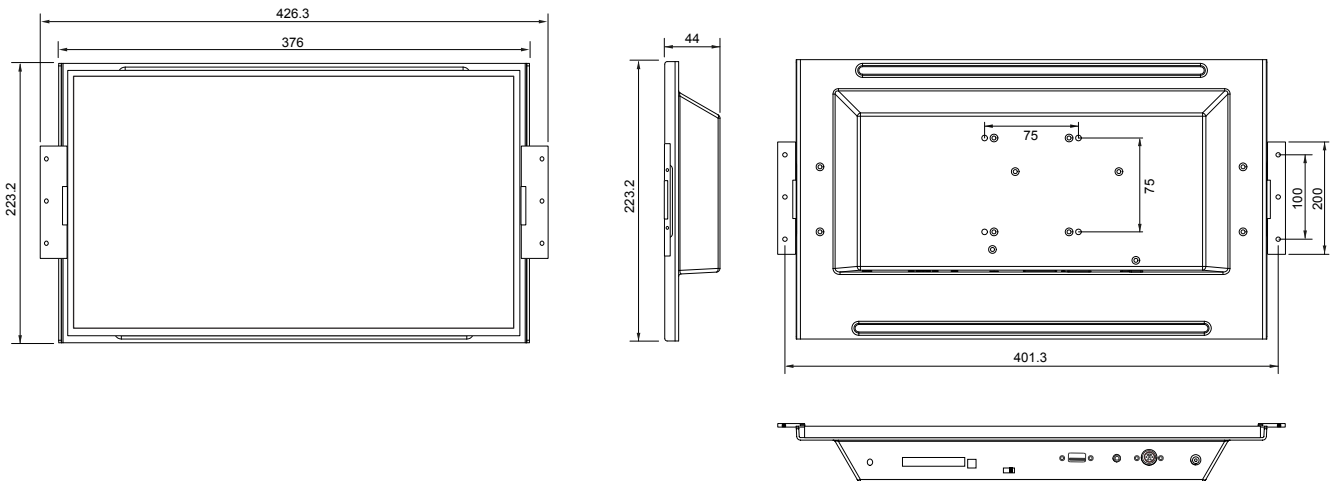

PopStyle

10.1" / 15.6" / 23"
Stand-Alone OpenFrame
Advertising Displays

	POP-100W-OF	POP-150W-OF	POP-230W-OF
Video Playback Format	MPEG-2, 720x576, 720x480		
JPEG Playback Format	JPEG, 1280x720		
Audio	44.1kHz Stereo, 224kbit/s		
OSD Functions	Set Date/Time, Volume, Data Logging, OSD Display		
Play Modes	Playlist Mode, Simple Play Mode, Schedule Playback		
Content Update	USB Update CF Card		
Interactivity	External Buttons, Touch Screen, Barcode Scanner, Serial Port Control		
Video Storage	CF Card		
LCD Display	Color TFT		
Screen Size	10.1" Diagonal	15.6" Diagonal	23" Diagonal
Screen Active Area	216.96 (H) x 135.6(V) mm	344.2 (H) x 193.5(V) mm	509.7(H) x 286.7(V) mm
Panel Resolution	1280(H) x 800(V)	1366(H) x 768(V)	1920(H) x 1080(V)
Brightness	350 cd/m ²	220 cd/m ²	250 cd/m ²
Contrast Ratio	1500:1	400 : 1	1000 : 1
Viewing Angle	178/178 (Vertical / Horizontal)	160/170 (Vertical/Horizontal)	160/170 (Vertical/Horizontal)
Audio Output	Speaker Out, Audio Out (Line Out)		
Playback Functions	Play, Stop, Pause, Repeat, Previous, Next Track, Volume, Loop, Auto, Program Mode		
I/O	USB port – Content update COM port – 9600, n81* IR remote control – playback control External button connection (#1 - #16)* Volume control		
Power Input	DC 12V	DC 12V	DC 12V
Power Consumption	24W (2A @12V)	48W (4A @12V)	48W (4A @12V)
Dimensions (W x D x H)	250.2 x 42.4 x 170.7 mm	426.3 x 44 x 223.2 mm	596 x 48.2 x 320.6 mm
Weight	725g	1kg	3.2kg
Environmental	Operating temperature : 0°C to 50°C Relative humidity : 5%-95% relative humidity (Non-condensing)		
Options	SD Card, DV IR handset, 8-button keypad, DV Studio software		
Accessories	Switchmount cable, 140mm 4264501-00-3 8-button switchmount for Remote Ex. 4161013-00-3 IR remote handset 5590001-06-3		
Part Numbers	P/N : 586206200-3	P/N : 586205020-3	P/N : 586205500-3

*Additional cable is required.

10.1" PopStyle

15.6" PopStyle

23" PopStyle