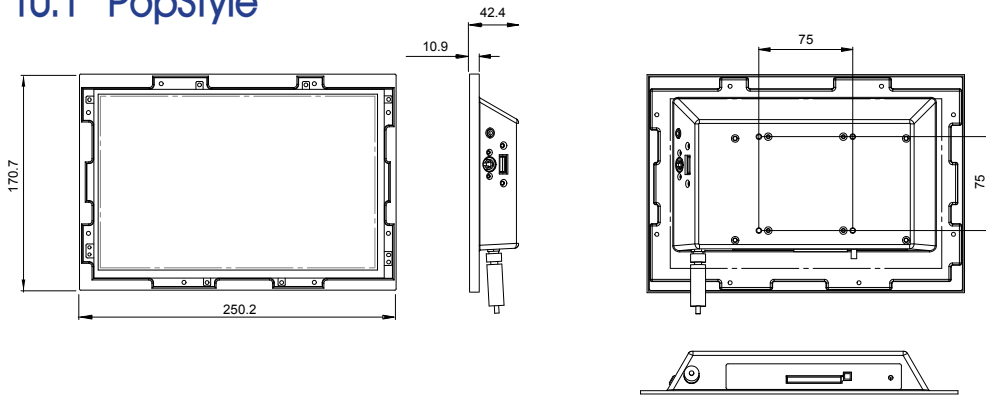

PopStyle

10.1" / 15.6" / 23"
Stand-Alone OpenFrame
Advertising Displays

	POP-100W-OF	POP-150W-OF	POP-230W-OF
Video Playback Format	MPEG-2, 720x576, 720x480		
JPEG Playback Format	JPEG, 1280x720		
Audio	44.1kHz Stereo, 224kbit/s		
OSD Functions	Set Date/Time, Volume, Data Logging, OSD Display		
Play Modes	Playlist Mode, Simple Play Mode, Schedule Playback		
Content Update	USB Update CF Card		
Interactivity	External Buttons, Touch Screen, Barcode Scanner, Serial Port Control		
Video Storage	CF Card		
LCD Display	Color TFT		
Screen Size	10.1" Diagonal	15.6" Diagonal	23" Diagonal
Screen Active Area	216.96 (H) x 135.6(V) mm	344.2 (H) x 193.5(V) mm	509.7(H) x 286.7(V) mm
Panel Resolution	1280(H) x 800(V)	1366(H) x 768(V)	1920(H) x 1080(V)
Brightness	350 cd/m ²	220 cd/m ²	250 cd/m ²
Contrast Ratio	1500:1	400 : 1	1000 : 1
Viewing Angle	178/178 (Vertical / Horizontal)	160/170 (Vertical/Horizontal)	160/170 (Vertical/Horizontal)
Audio Output	Speaker Out, Audio Out (Line Out)		
Playback Functions	Play, Stop, Pause, Repeat, Previous, Next Track, Volume, Loop, Auto, Program Mode		
I/O	USB port – Content update COM port – 9600, n81* IR remote control – playback control External button connection (#1 - #16)* Volume control		
Power Input	DC 12V	DC 12V	DC 12V
Power Consumption	24W (2A @12V)	48W (4A @12V)	48W (4A @12V)
Dimensions (W x D x H)	250.2 x 42.4 x 170.7 mm	426.3 x 44 x 223.2 mm	596 x 48.2 x 320.6 mm
Weight	725g	1kg	3.2kg
Environmental	Operating temperature : 0°C to 50°C Relative humidity : 5%-95% relative humidity (Non-condensing)		
Options	SD Card, DV IR handset, 8-button keypad, DV Studio software		
Accessories	Switchmount cable, 140mm 4264501-00-3 8-button switchmount for Remote Ex. 4161013-00-3 IR remote handset 5590001-06-3		
Part Numbers	P/N : 586206200-3	P/N : 586205020-3	P/N : 586205500-3

*Additional cable is required.

10.1" PopStyle

15.6" PopStyle

23" PopStyle